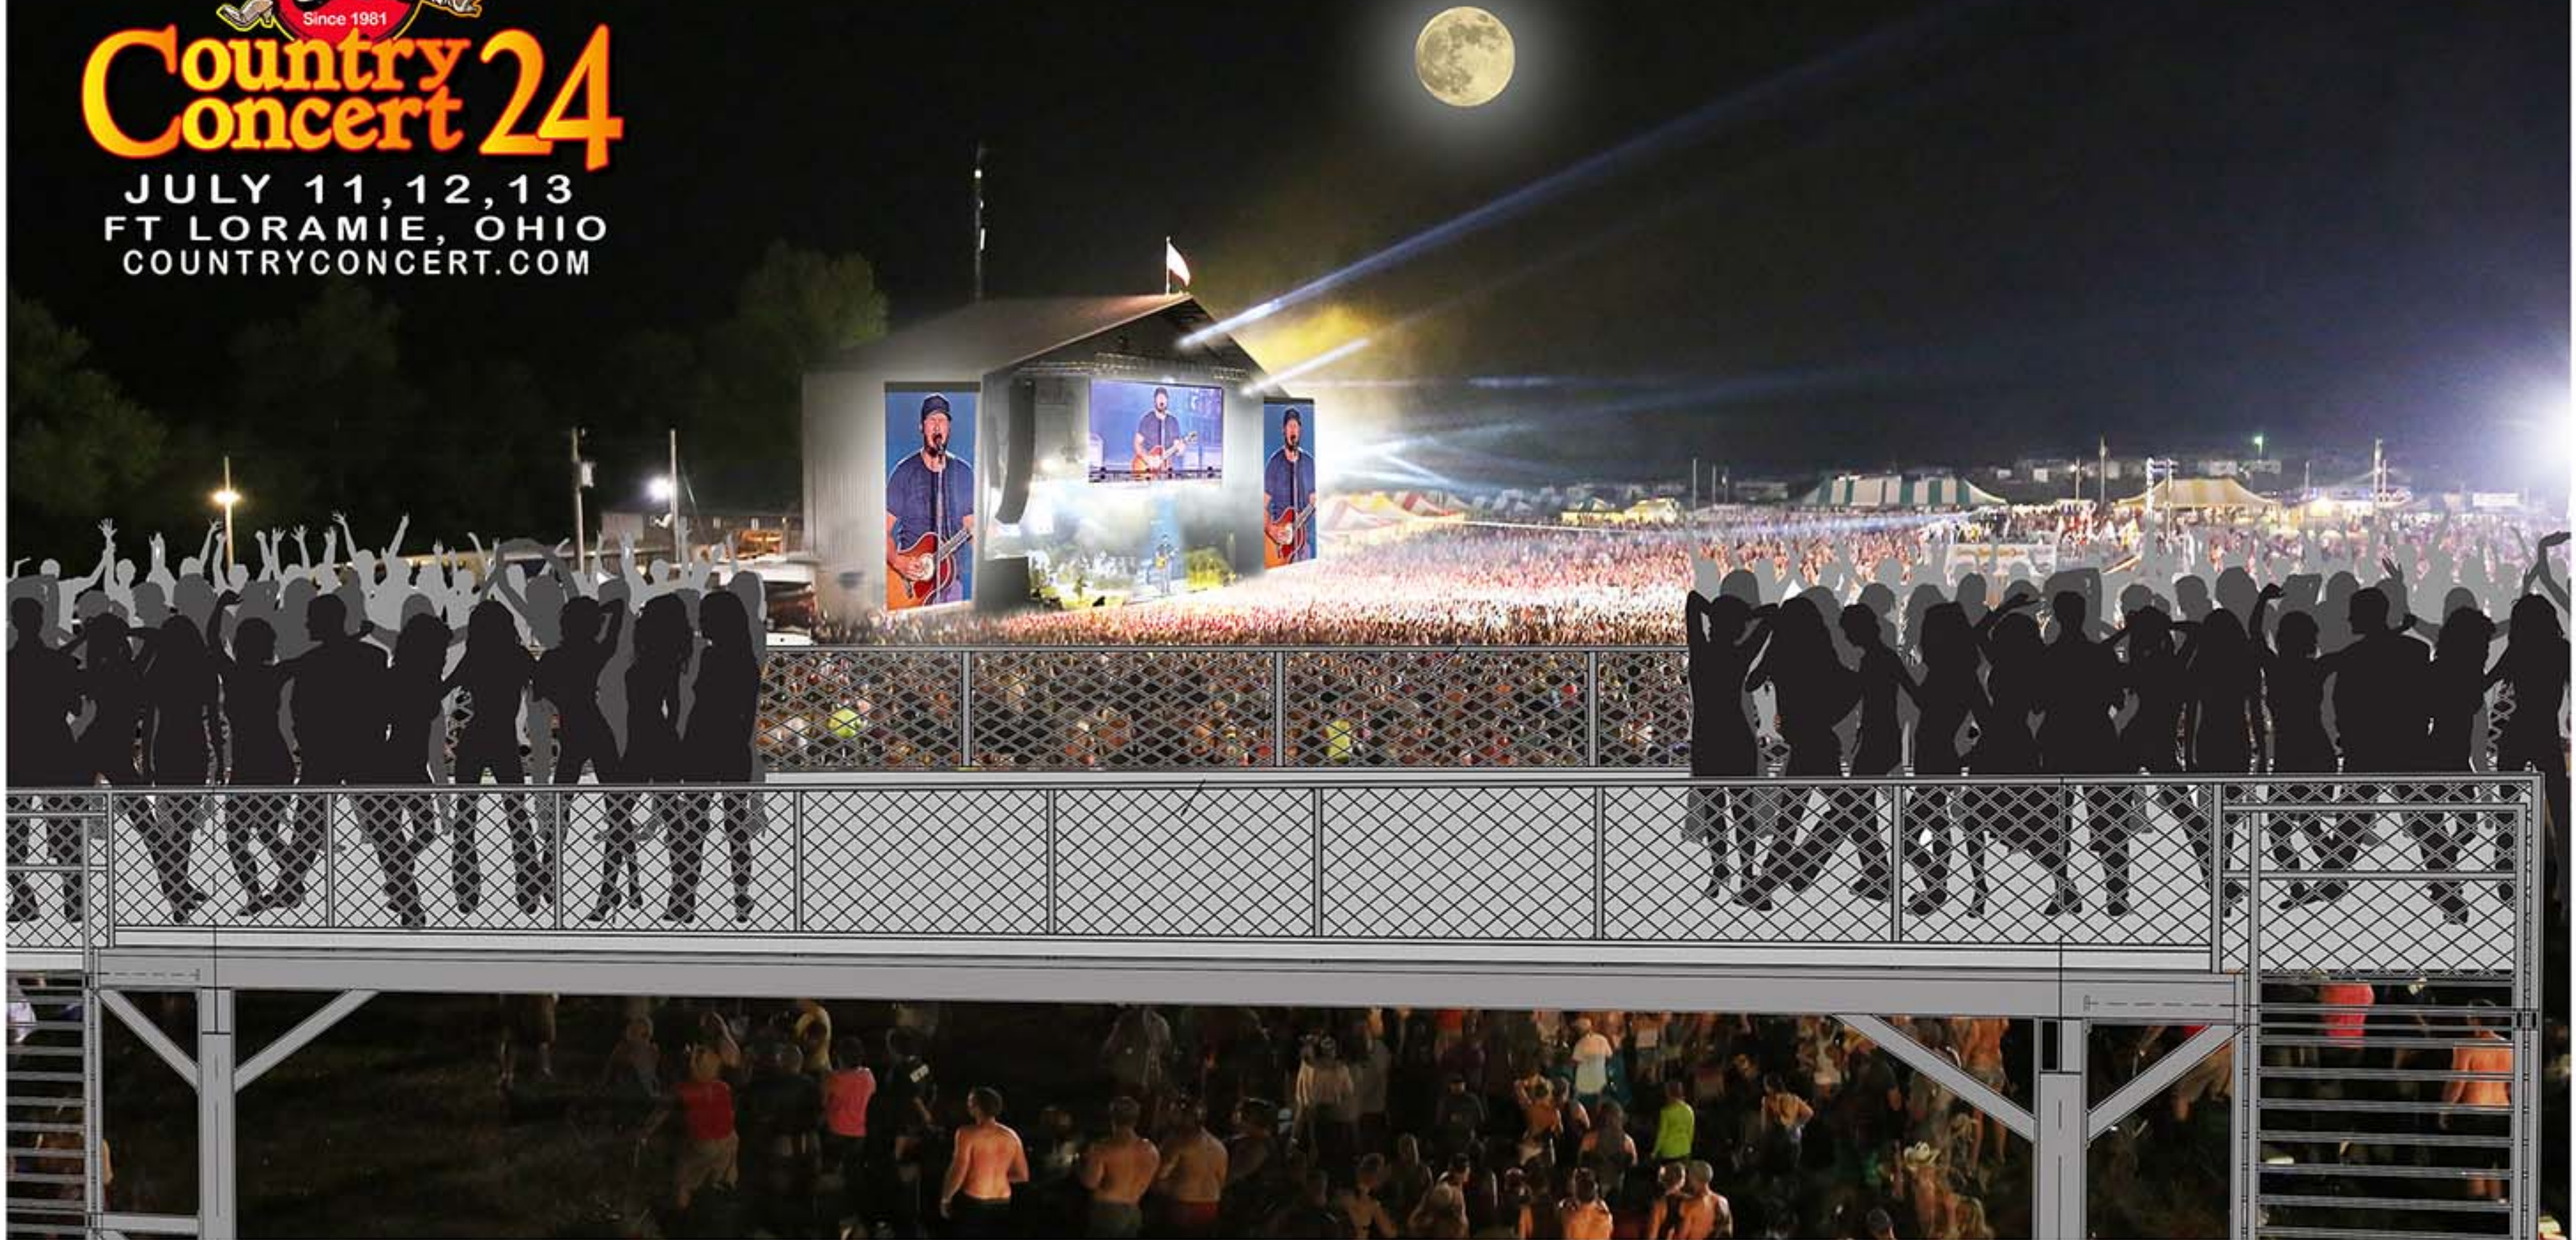

Country Concert 24

 JULY 11, 12, 13

 FT LORAMIE, OHIO

 COUNTRYCONCERT.COM

SKY-DECK™ HOSPITALITY AREA

Main Stage

Sky-Deck Hospitality Area

- * An unforgettable experience
- * 960 sq ft of lower level viewing area
- * 132 sq ft of elevated viewing area
- * Private Sky-Deck Hospitality area restrooms
- * Sunshades on elevated area
- * Private stairway
- * Covered area on ground level
- * Close parking for 2 vehicles

Private Entrance

	PER PERSON PRICE		
	SKYDECK PASS	ENTRANCE WRISTBAND	TOTAL
THURSDAY	\$75	\$149	\$224
FRIDAY	\$75	\$155	\$230
SATURDAY	\$75	\$178	\$253
3DAY	\$180	\$339	\$519

Minimum 40 people
Maximum 60 people

CONTACT 937-295-300 OR INFO@COUNTRYCONCERT.COM

Private Sky-Deck Hospitality Area Restrooms

Private stairs to elevated viewing

Eagles Entrance Gate