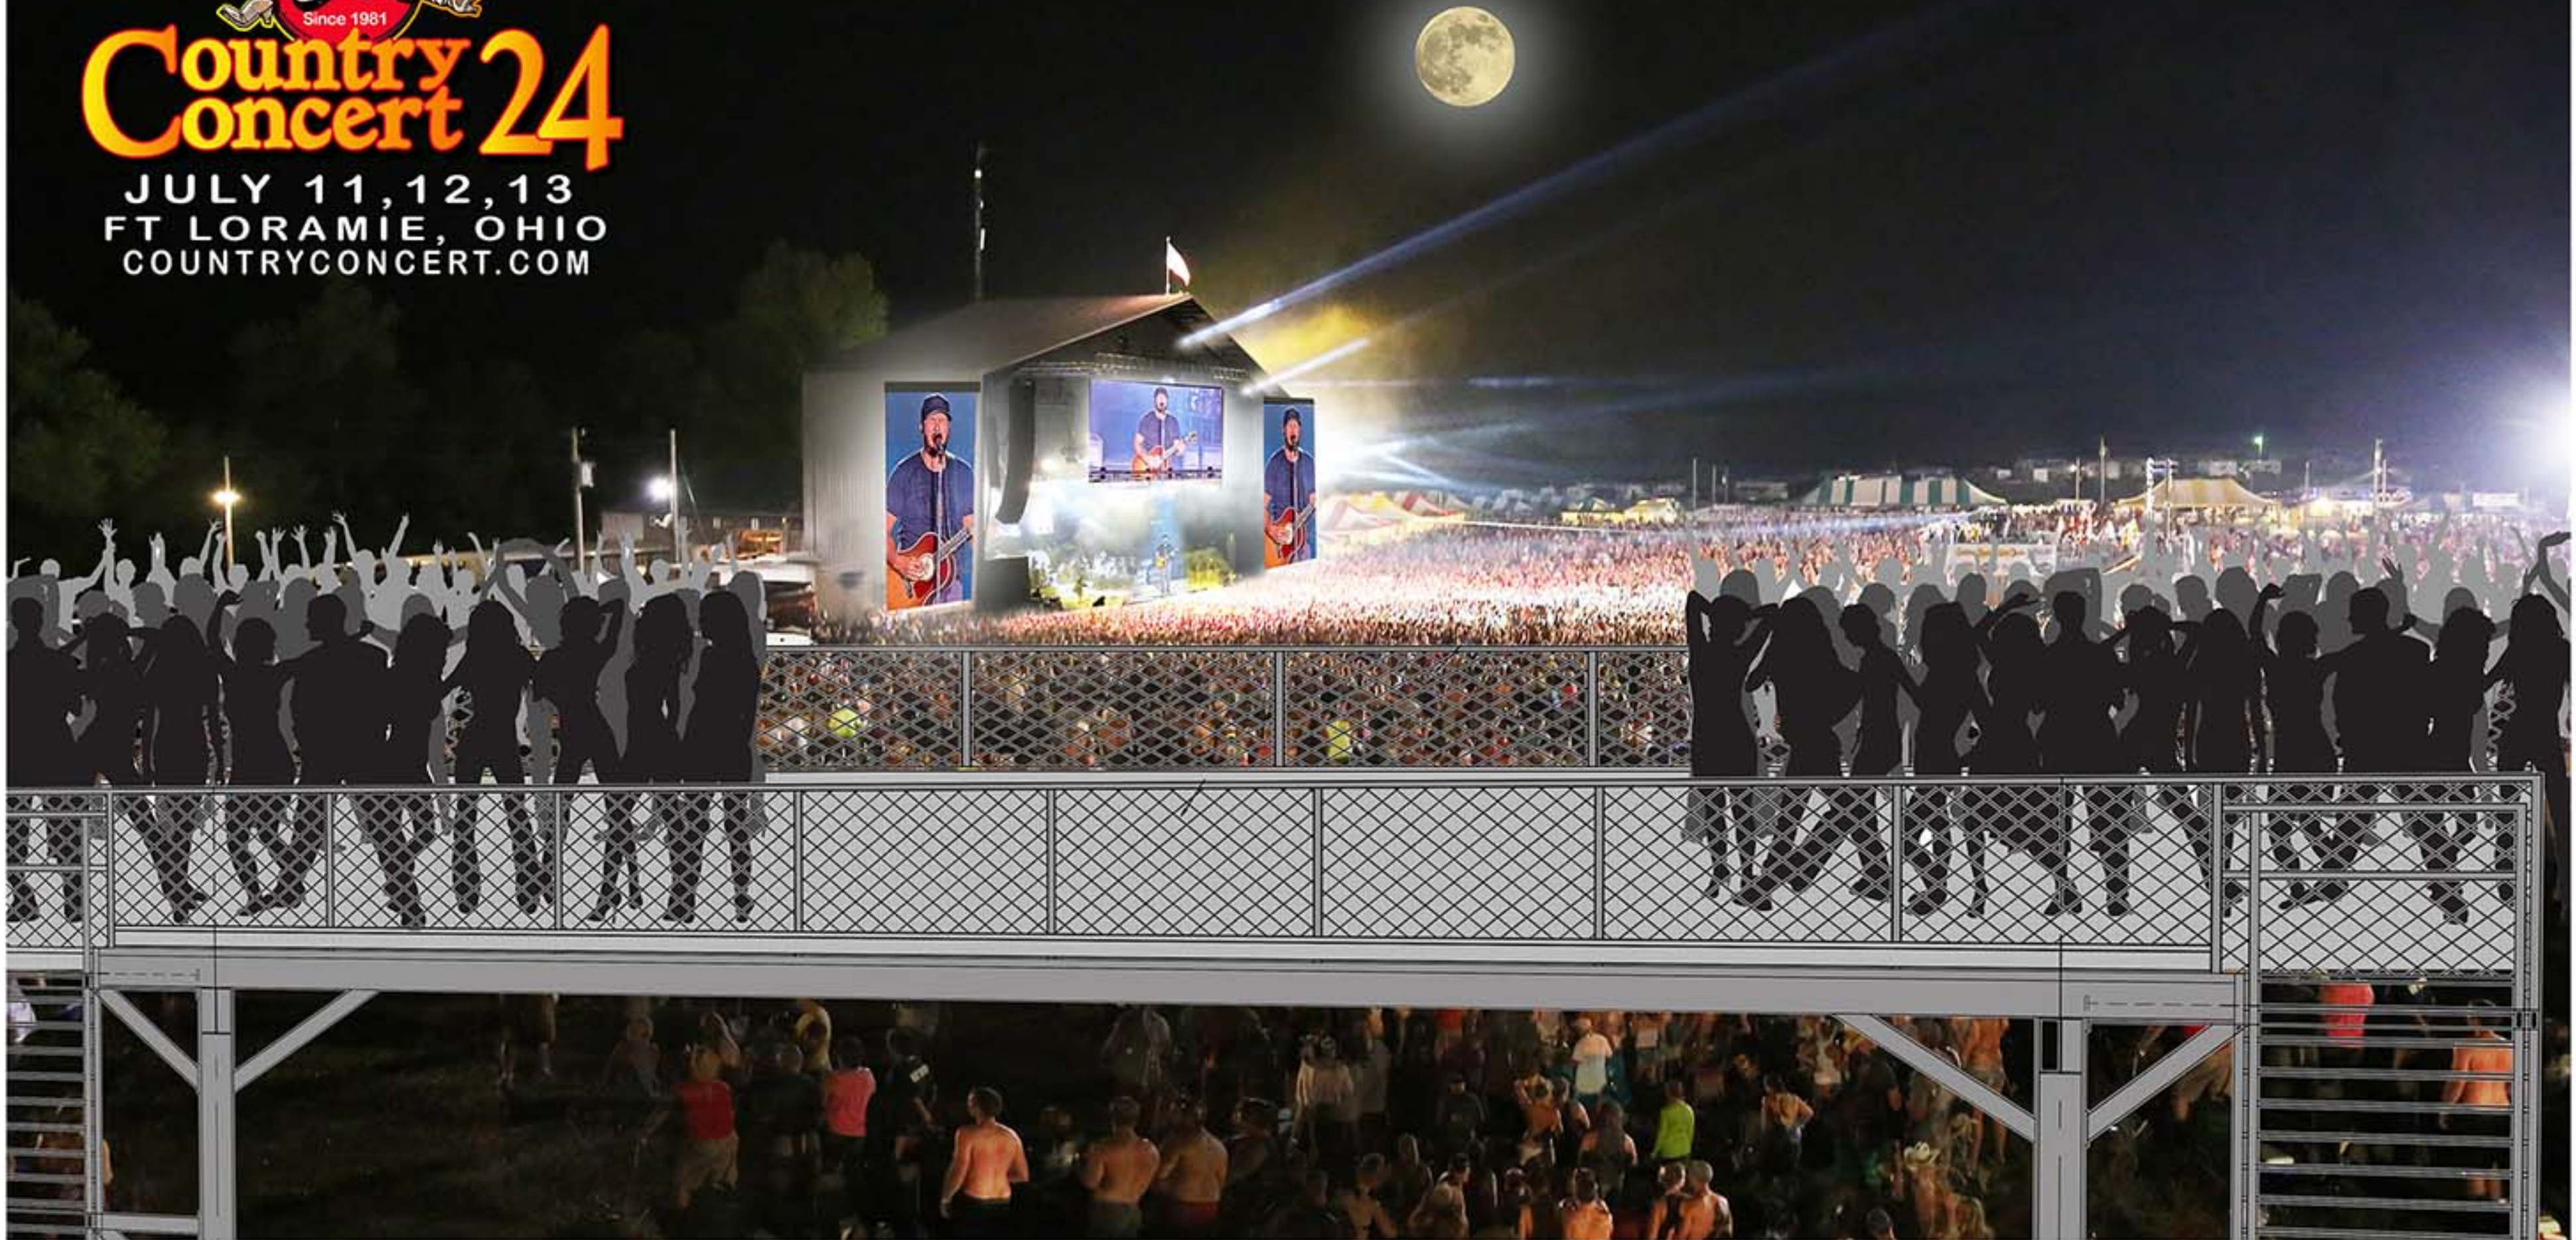

Country Concert 24

 JULY 11, 12, 13

 FT LORAMIE, OHIO

 COUNTRYCONCERT.COM

SKY-DECK™ HOSPITALITY AREA

Main Stage

Sky-Deck Hospitality Area

- * An unforgettable experience
- * 960 sq ft of lower level viewing area
- * 132 sq ft of elevated viewing area
- * Private Sky-Deck Hospitality area restrooms
- * Sunshades on elevated area
- * Private stairway
- * Covered area on ground level
- * Close parking for 2 vehicles

Private Entrance

Private stairs to elevated viewing

Private Sky-Deck Hospitality Area Restrooms

Eagles Entrance Gate

	PER PERSON PRICE		
	SKYDECK PASS	ENTRANCE WRISTBAND	TOTAL
THURSDAY	\$75	\$149	\$224
FRIDAY	\$75	\$155	\$230
SATURDAY	\$75	\$178	\$253
3DAY	\$180	\$339	\$519

Minimum 40 people
Maximum 60 people

CONTACT 937-295-3000 OR INFO@COUNTRYCONCERT.COM