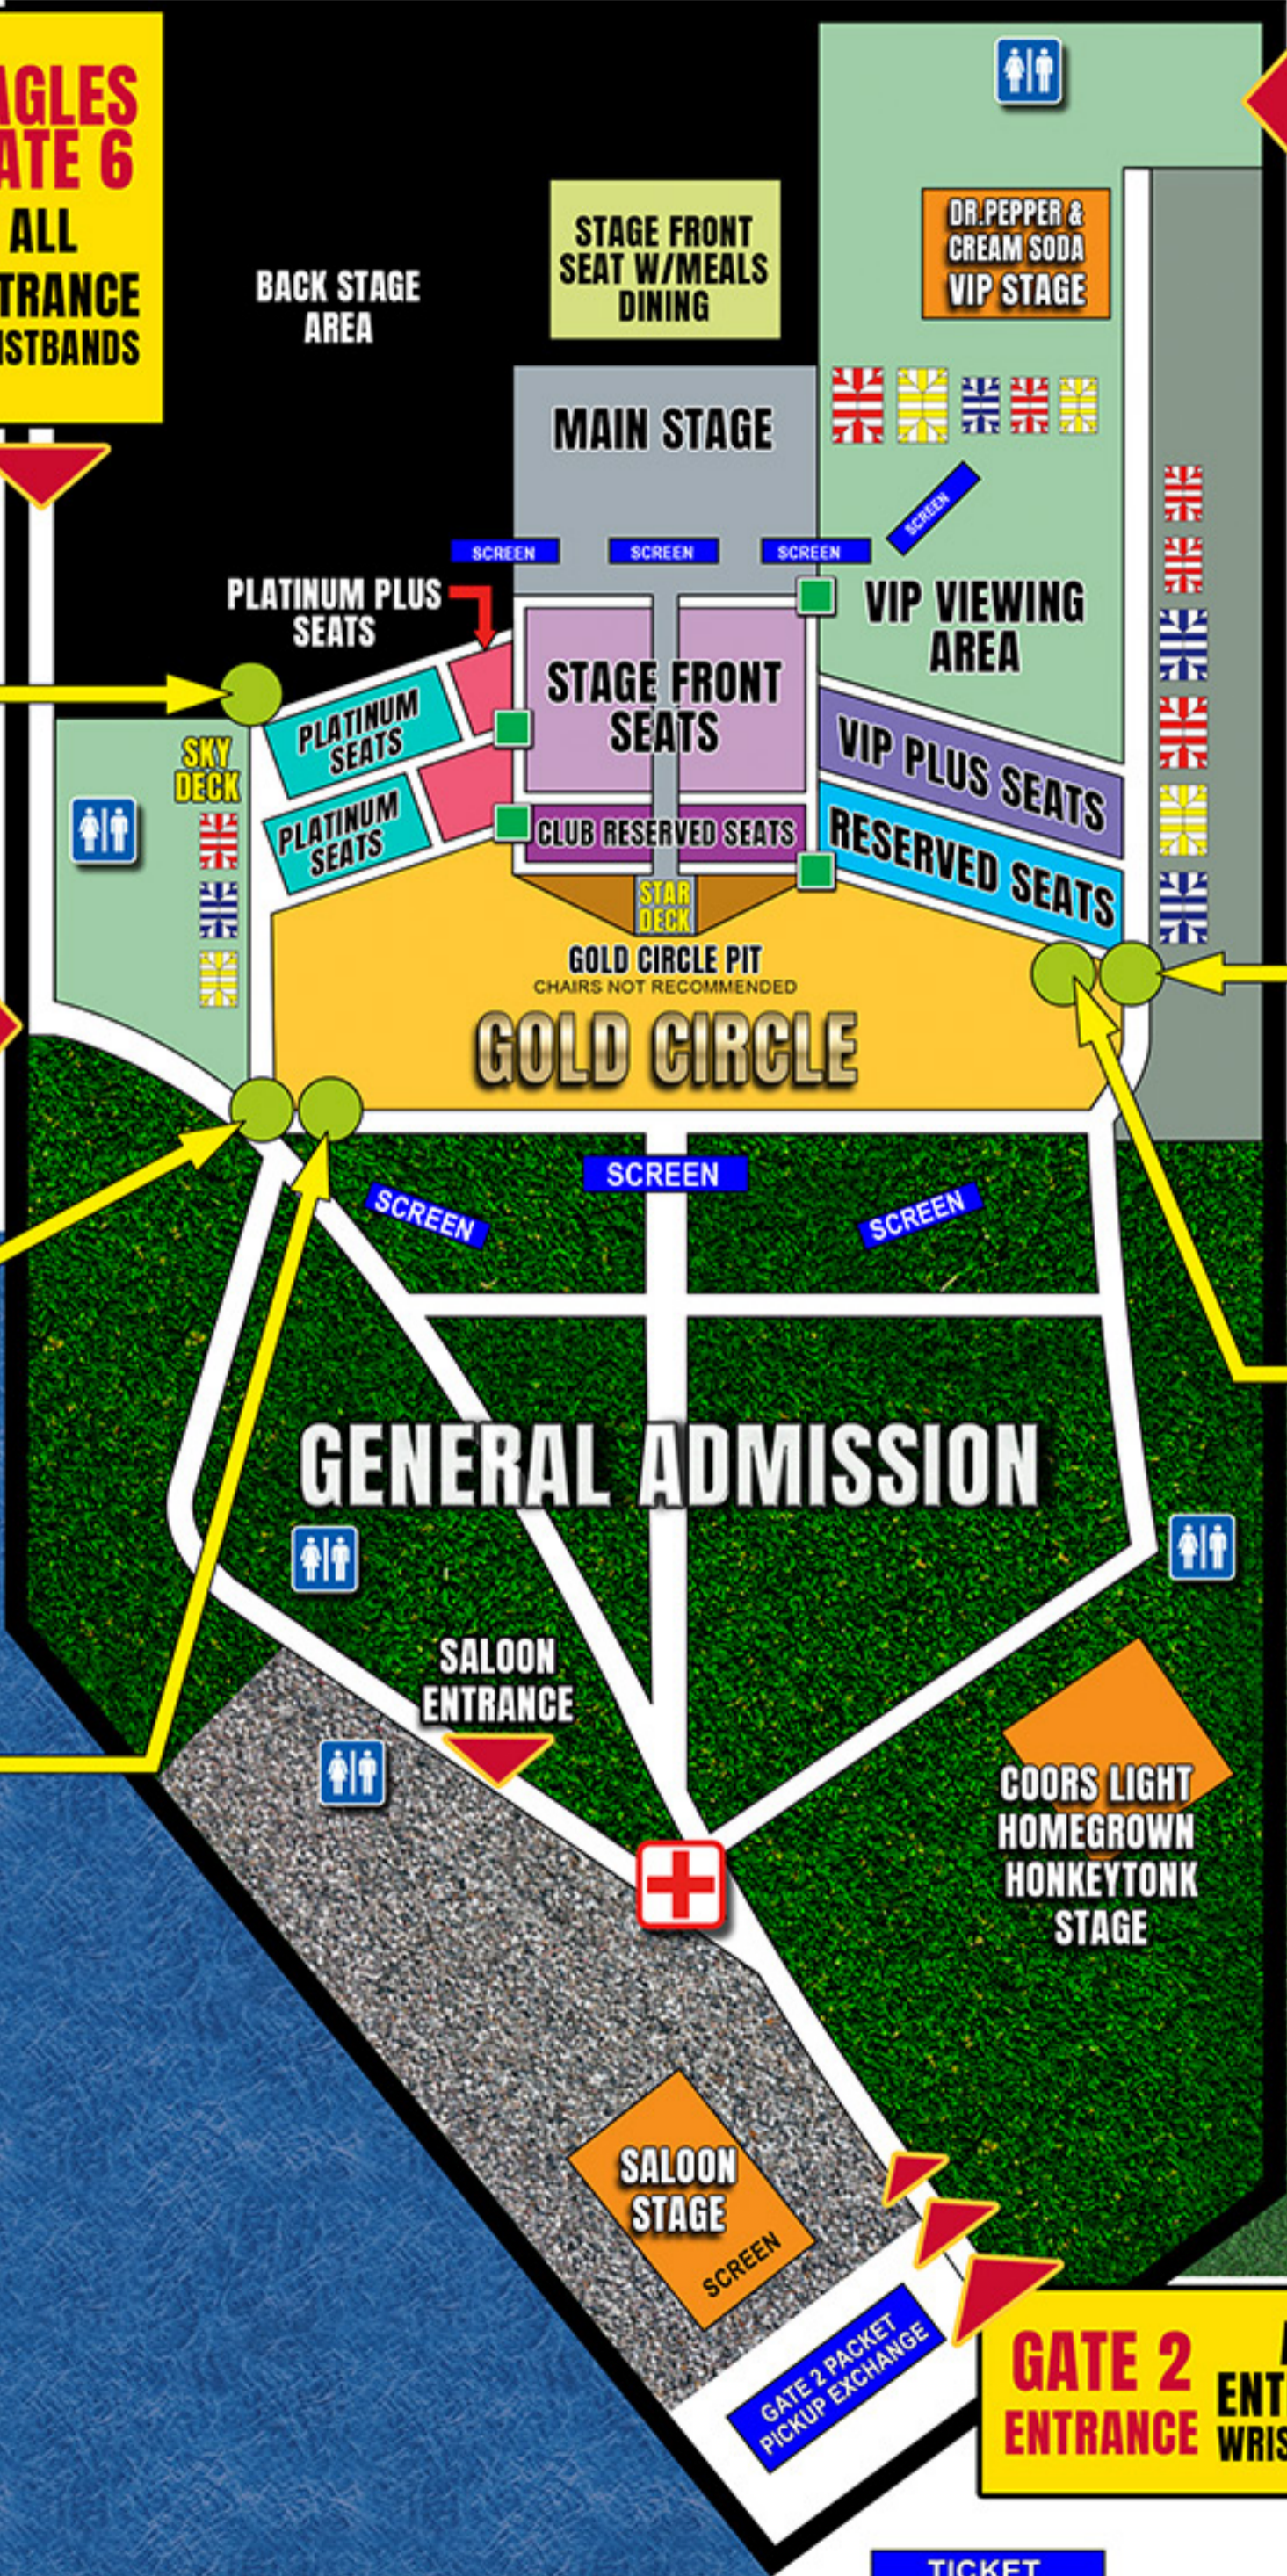

EAGLES GATE 6
ALL
ENTRANCE
WRISTBANDS

**VIP *
ENTRANCE
GATE**
STAGE FRONT
CLUB RESERVED
VIP
VIP PLUS

* MUST HAVE
ENTRANCE
WRISTBAND AND
ONE OF THESE
BADGES TO ENTER
HERE

CLUB RESERVED
STAGE FRONT

SEATING ENTRANCE
STAGE FRONT
CLUB RESERVED
PLATINUM
PLATINUM PLUS

GATE 7
ALL
ENTRANCE
WRISTBANDS

SEATING ENTRANCE
STAGE FRONT
CLUB RESERVED
PLATINUM
PLATINUM PLUS

GOLD CIRCLE

SEATING ENTRANCE
VIP
VIP PLUS
RESERVED
CLUB RESERVED
STAGE FRONT

GOLD CIRCLE

**PREFERRED
PARKING**

GATE 2 ALL
ENTRANCE
WRISTBANDS