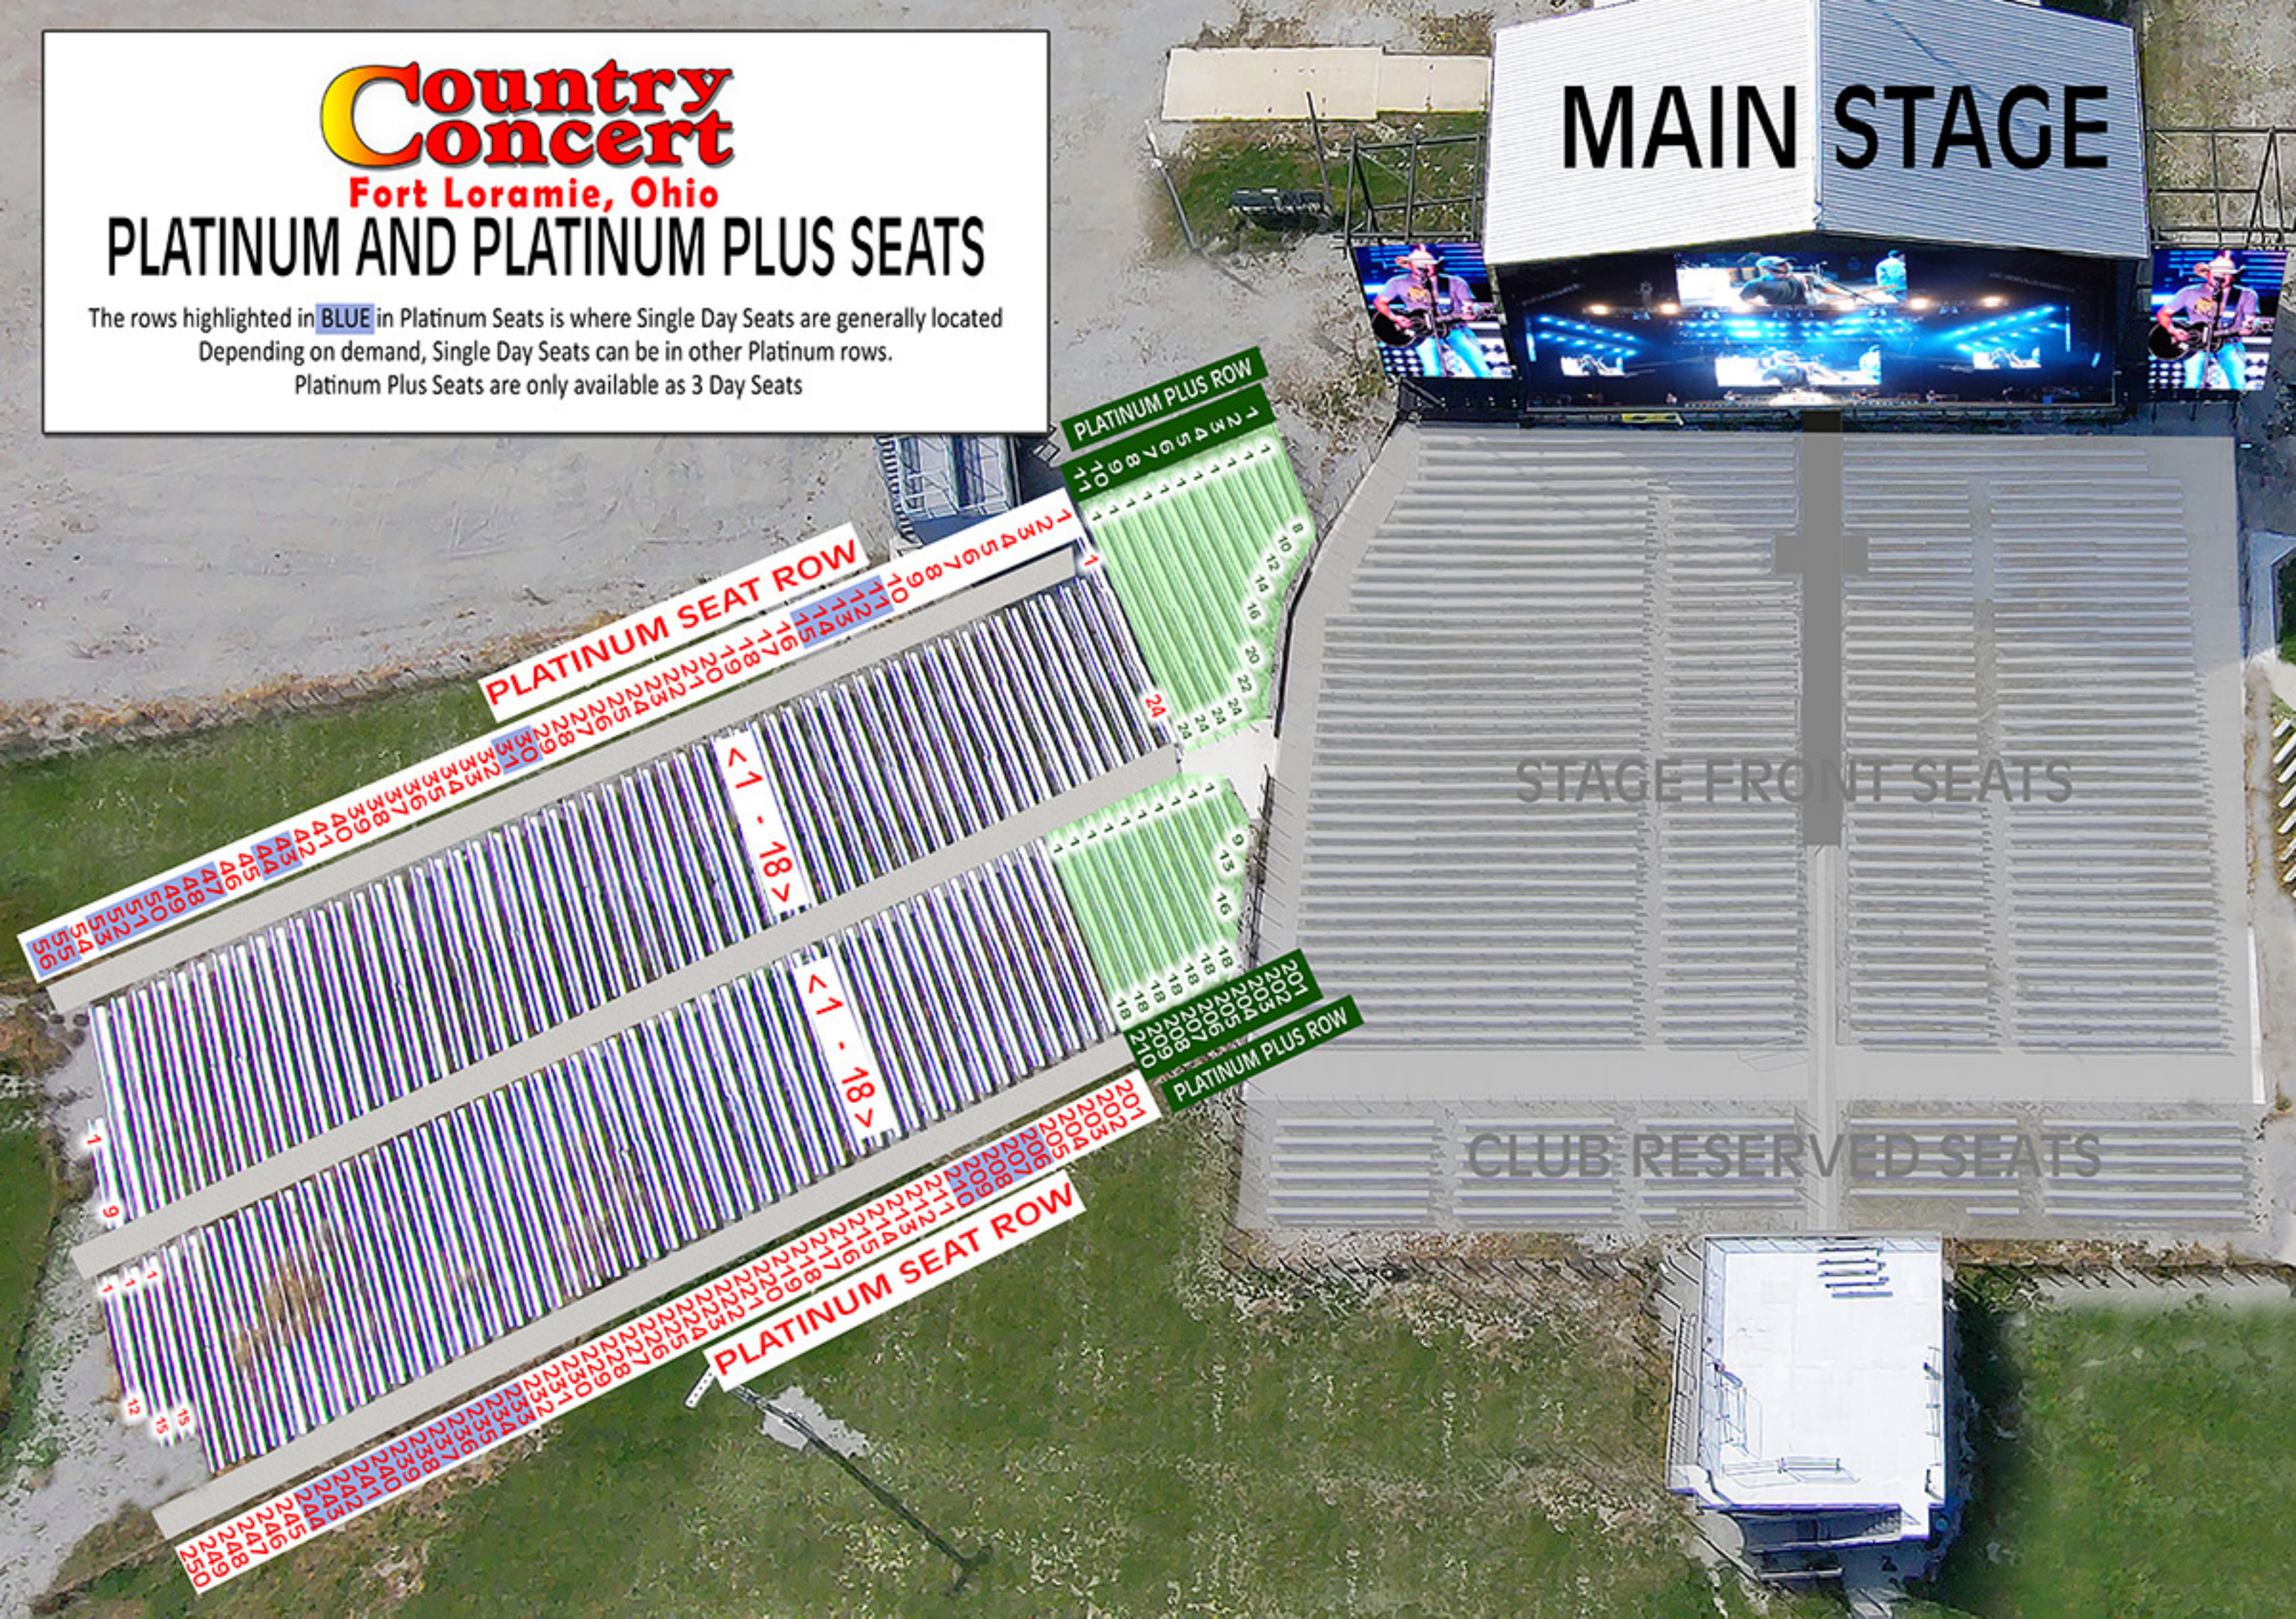

Country Concert

Fort Loramie, Ohio

PLATINUM AND PLATINUM PLUS SEATS

The rows highlighted in **BLUE** in Platinum Seats is where Single Day Seats are generally located
Depending on demand, Single Day Seats can be in other Platinum rows.
Platinum Plus Seats are only available as 3 Day Seats

MAIN STAGE

PLATINUM SEAT ROW

PLATINUM PLUS ROW

STAGE FRONT SEATS

PLATINUM SEAT ROW

PLATINUM PLUS ROW

CLUB RESERVED SEATS