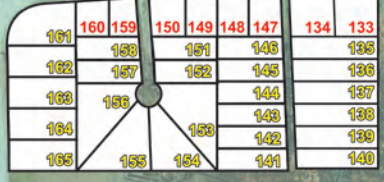

R1

CAMPGROUND

- UP TO 45' UNITS
- UP TO 36' UNITS
- UP TO 34' UNITS
- UP TO 20' UNITS
- TENTS