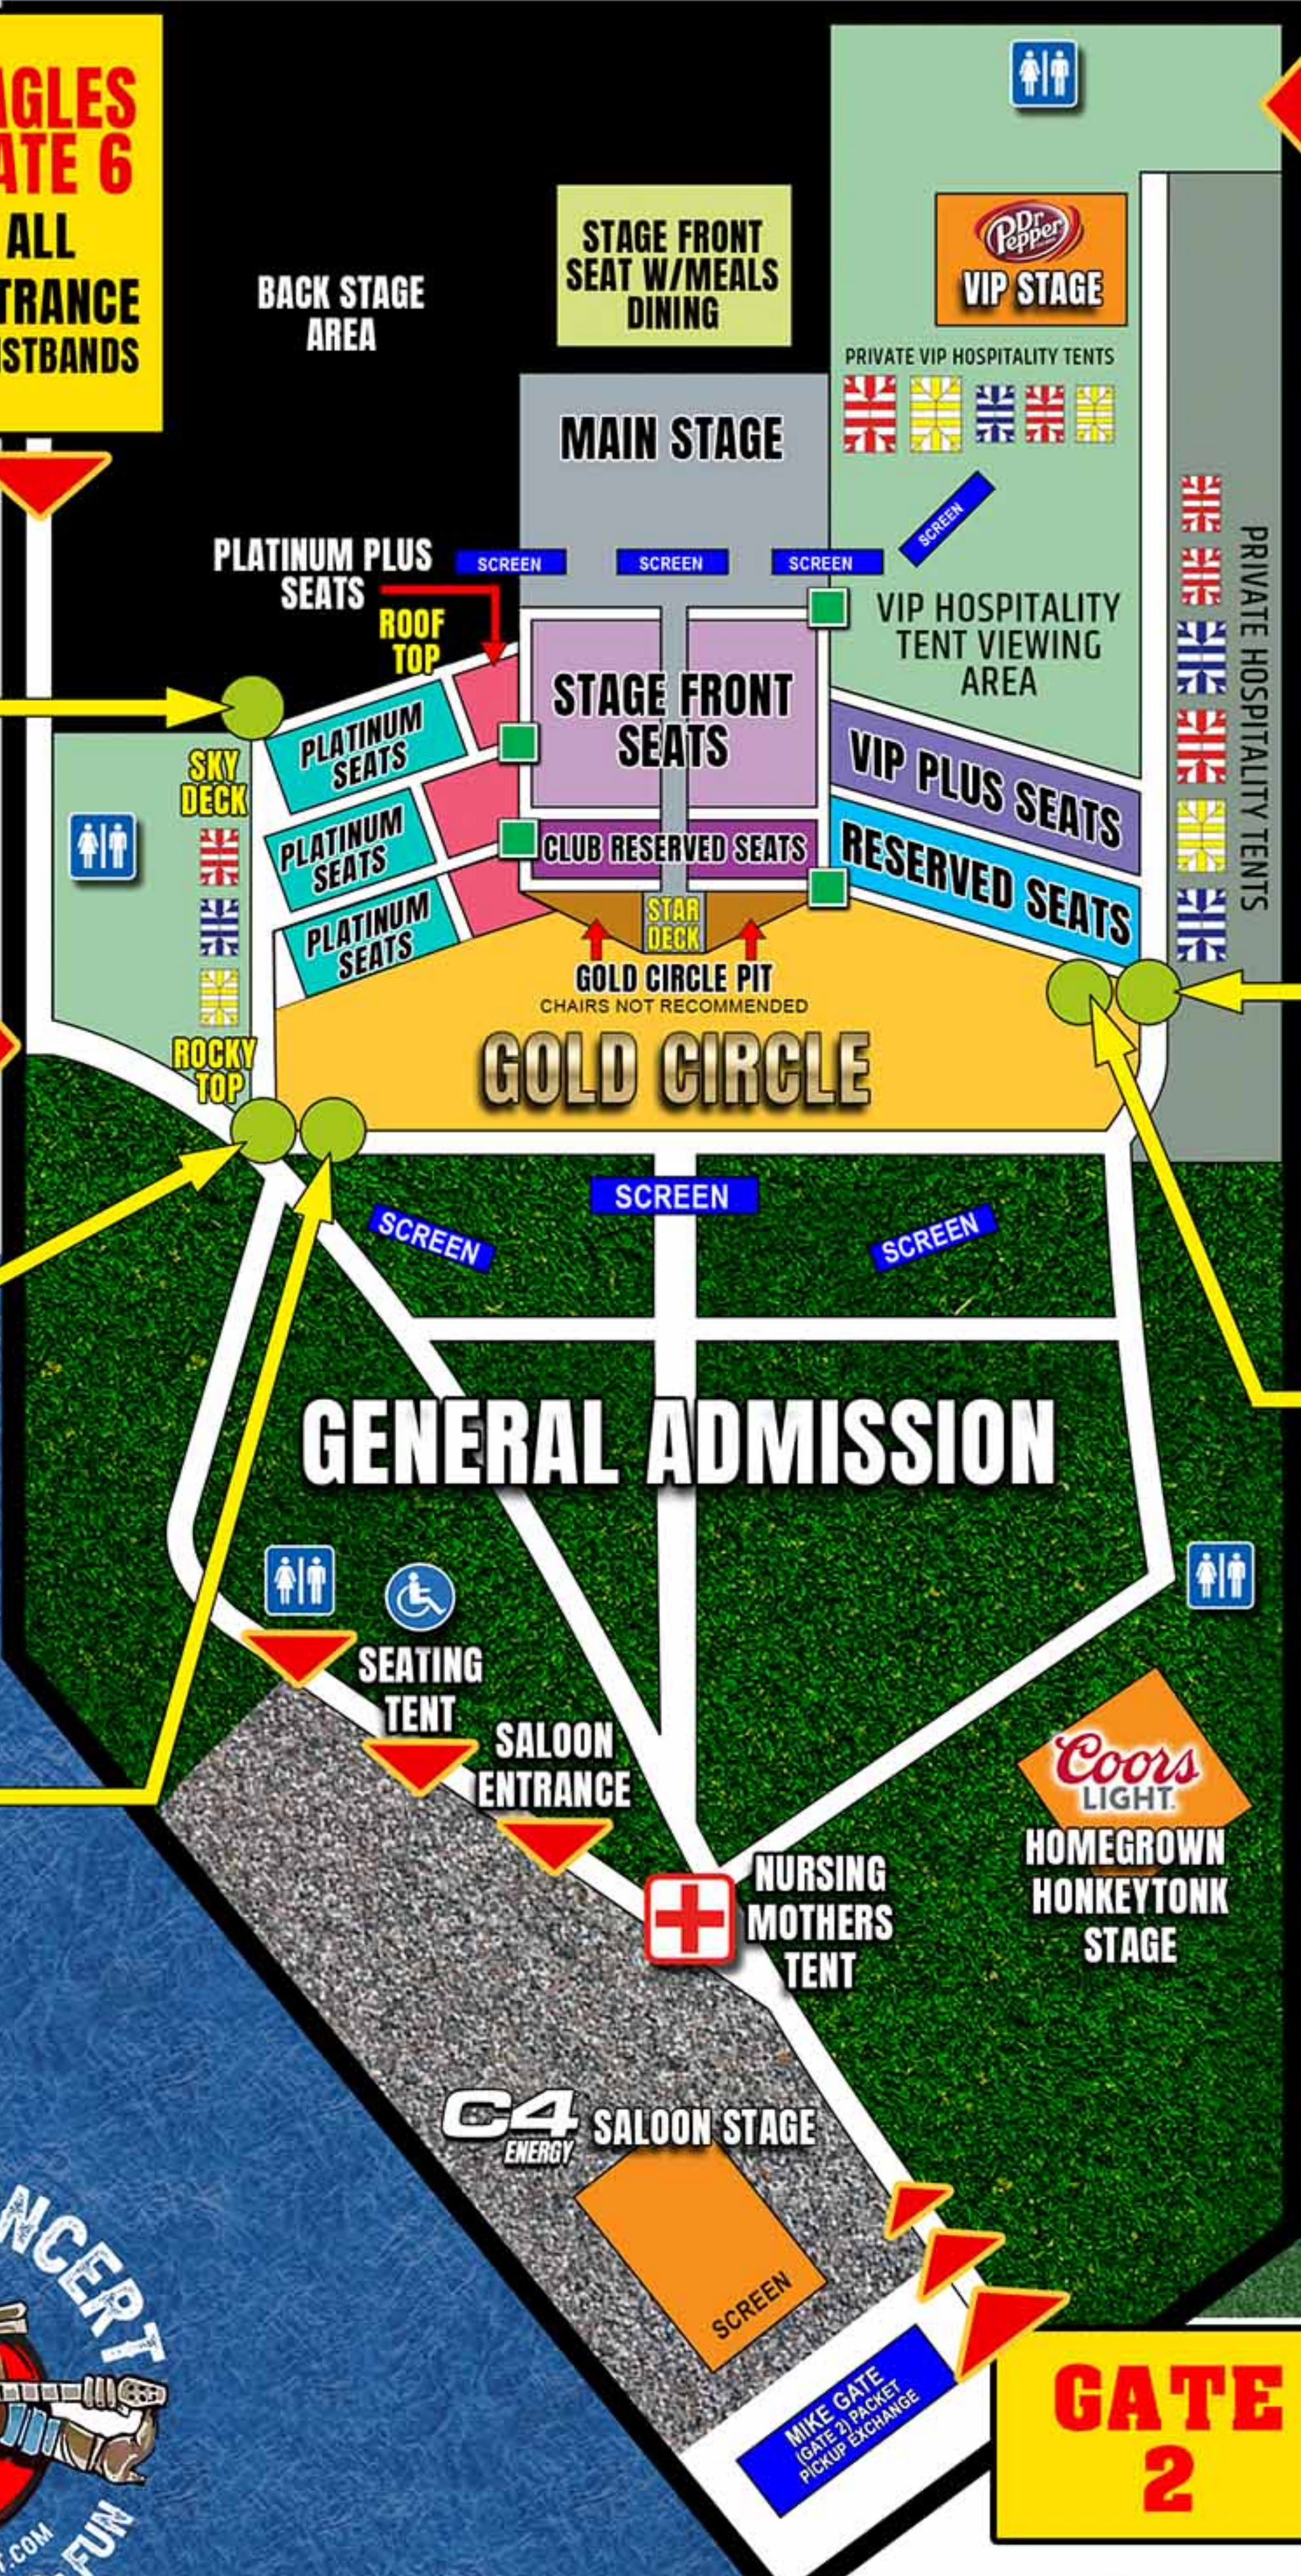

EAGLES GATE 6
ALL ENTRANCE WRISTBANDS

VIP * ENTRANCE GATE
STAGE FRONT
CLUB RESERVED
VIP
VIP PLUS

SEATING ENTRANCE
STAGE FRONT
CLUB RESERVED
PLATINUM
PLATINUM PLUS
ROOF TOP

GATE 7
ALL ENTRANCE WRISTBANDS

SEATING ENTRANCE
STAGE FRONT
CLUB RESERVED
PLATINUM
PLATINUM PLUS
ROCKY TOP
SKY DECK
K99.1 FM

GOLD CIRCLE

* MUST HAVE ENTRANCE WRISTBAND AND ONE OF THESE BADGES TO ENTER HERE

CLUB RESERVED
STAGE FRONT

SEATING ENTRANCE
VIP
VIP PLUS
RESERVED
CLUB RESERVED
STAGE FRONT

GOLD CIRCLE

PREFERRED PARKING

HANDICAP PARKING

GATE 2
ALL ENTRANCE WRISTBANDS

MIKE GATE (GATE 2) TICKET OFFICE